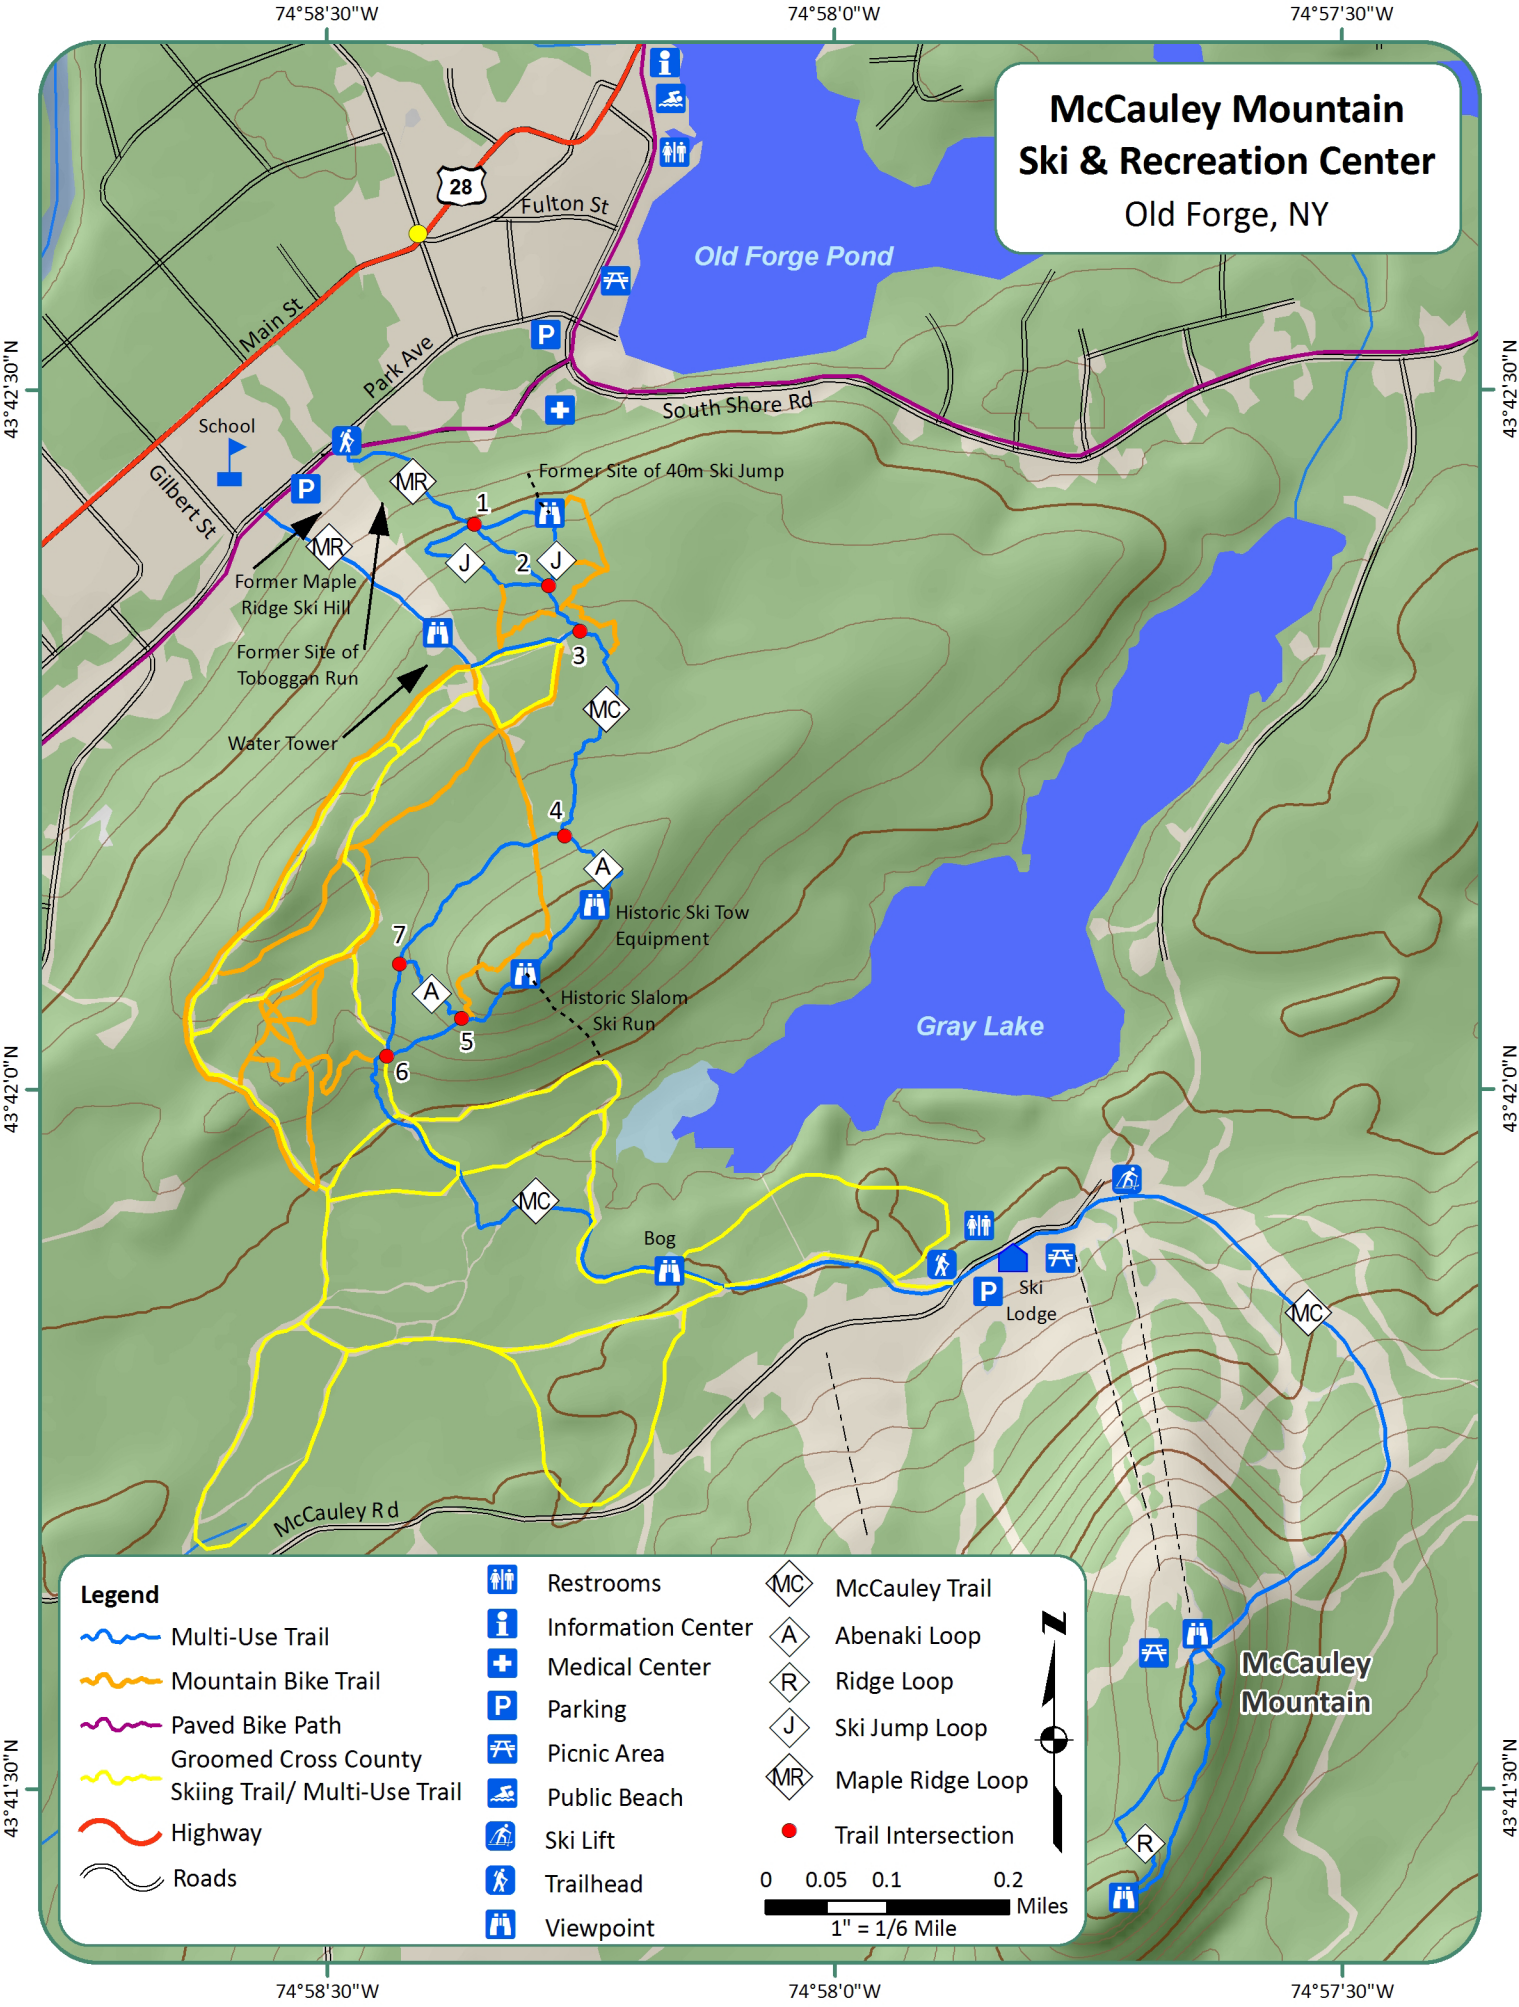

McCauley Mountain Ski & Recreation Center

Old Forge, NY

Legend	
	Multi-Use Trail
	Mountain Bike Trail
	Paved Bike Path
	Groomed Cross Country
	Skiing Trail/ Multi-Use Trail
	Highway
	Roads
	Restrooms
	Information Center
	Medical Center
	Parking
	Picnic Area
	Public Beach
	Ski Lift
	Trailhead
	Viewpoint
	McCauley Trail
	Abenaki Loop
	Ridge Loop
	Ski Jump Loop
	Maple Ridge Loop
	Trail Intersection

0 0.05 0.1 0.2 Miles

1" = 1/6 Mile

74°58'30"W

74°58'0"W

74°57'30"W

43°42'30"N

43°42'30"N

43°42'0"N

43°42'0"N

43°41'30"N

43°41'30"N

74°58'30"W

74°58'0"W

74°57'30"W